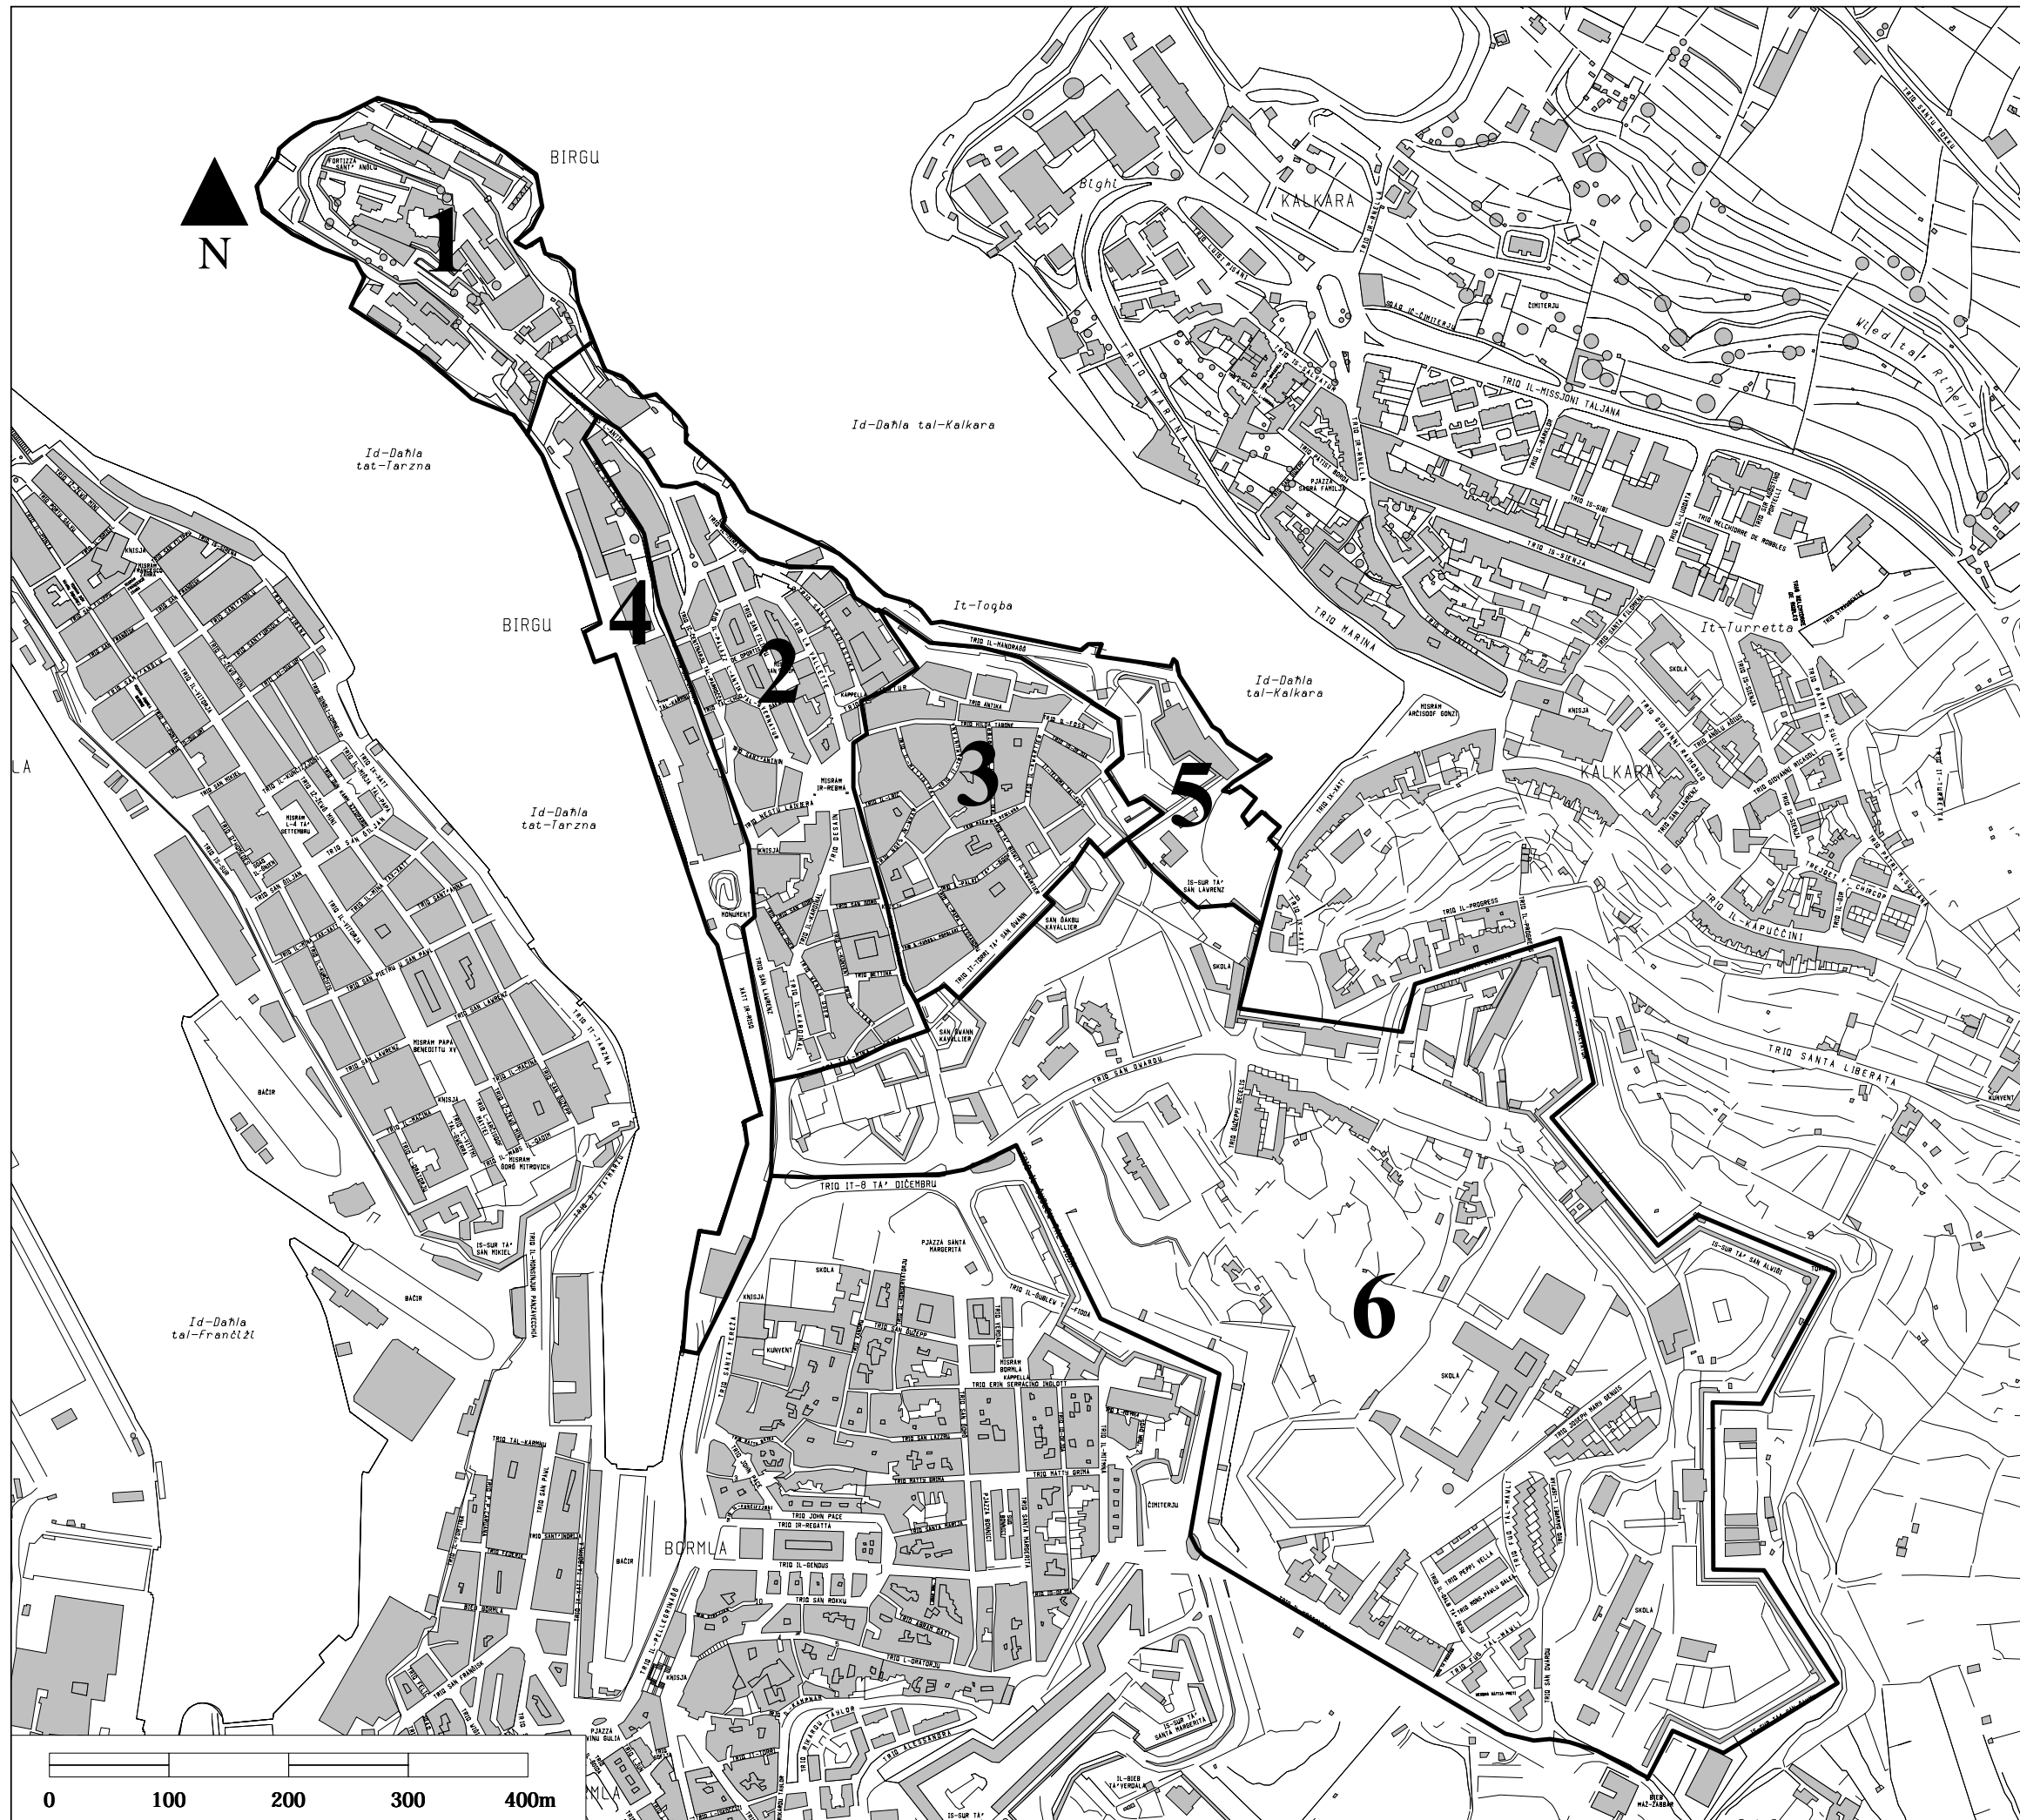

Key

- 1. Fort St. Angelo Area
- 2. The Inner Urban Area
- 3. The Former Collachio
- 4. The Dockyard Creek Waterfront
- 5. The Kalkara Creek Waterfront
- 6. The Bastions to Cottonera Lines Area

Vittoriosa
Identity Areas

Scale : 1:5500 Date : April 2002
 INDICATIVE ONLY
 Not to be used for direct interpretation.

Figure :
32