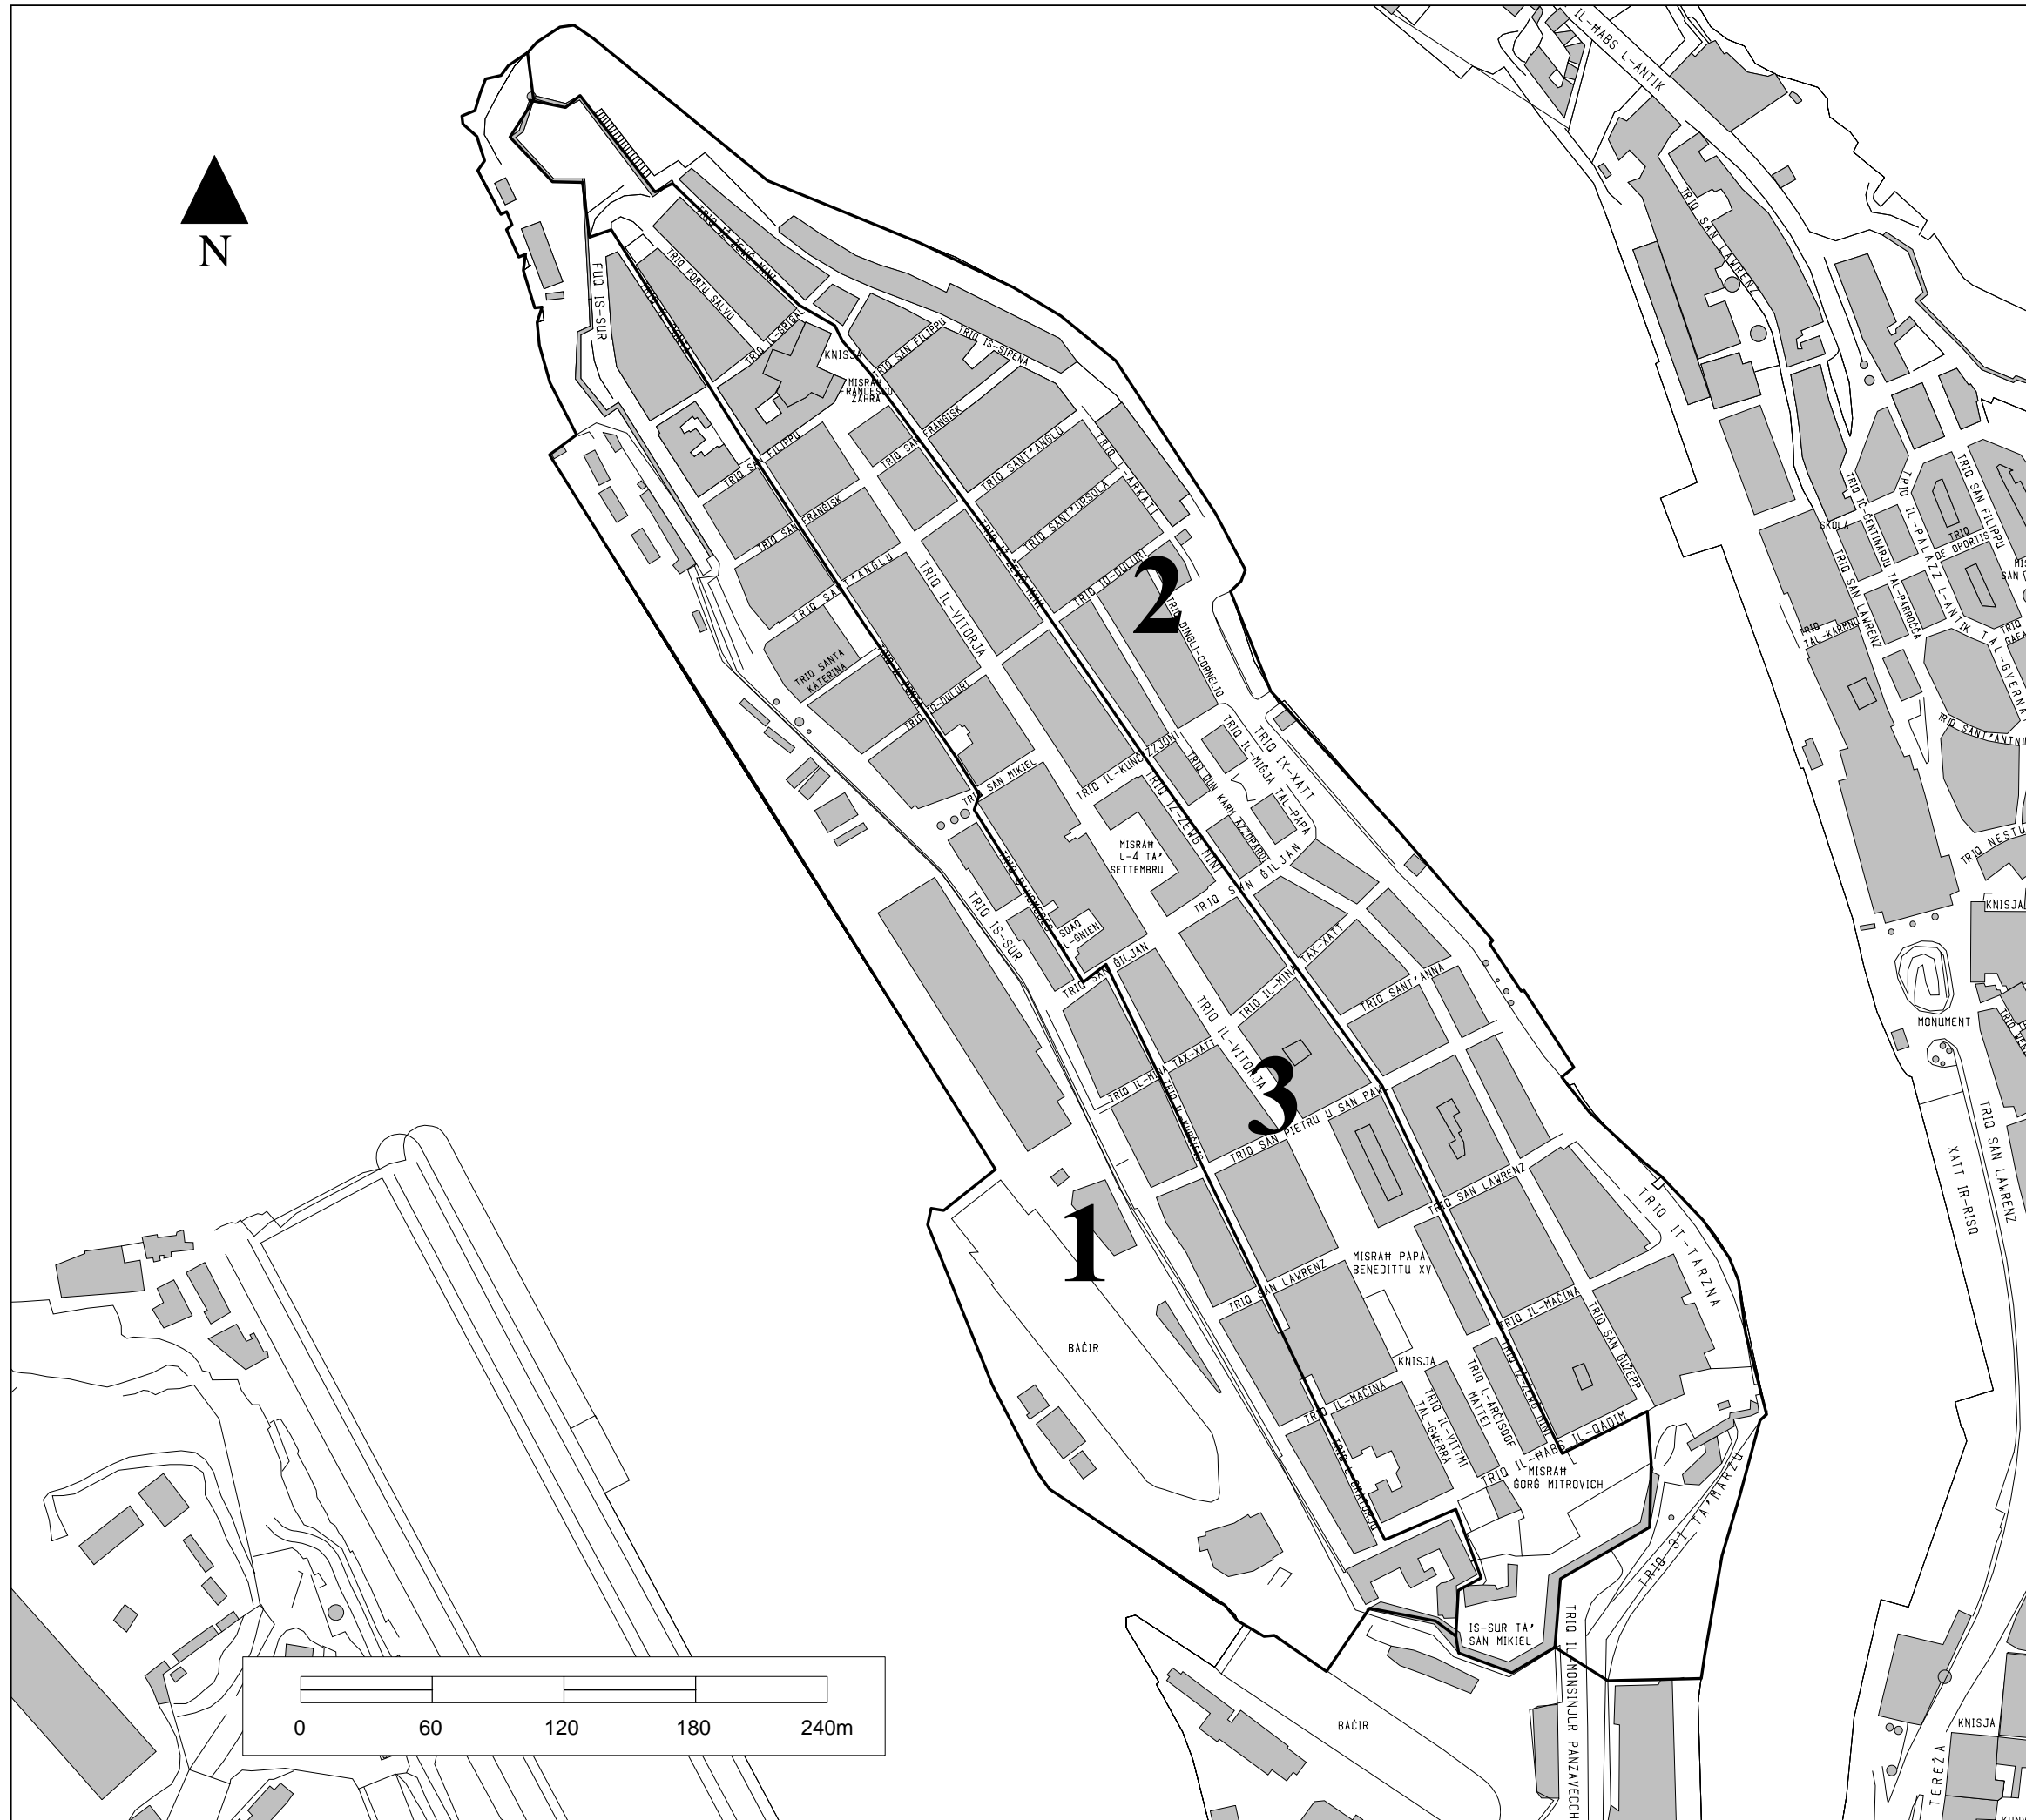

Key

- 1. The French Creek Area
- 2. The Dockyard Creek Area
- 3. The Central Area

Senglea
Identity Areas

Scale :	Date :	Figure :
1:3000	April 2002	31
INDICATIVE ONLY Not to be used for direct interpretation.		