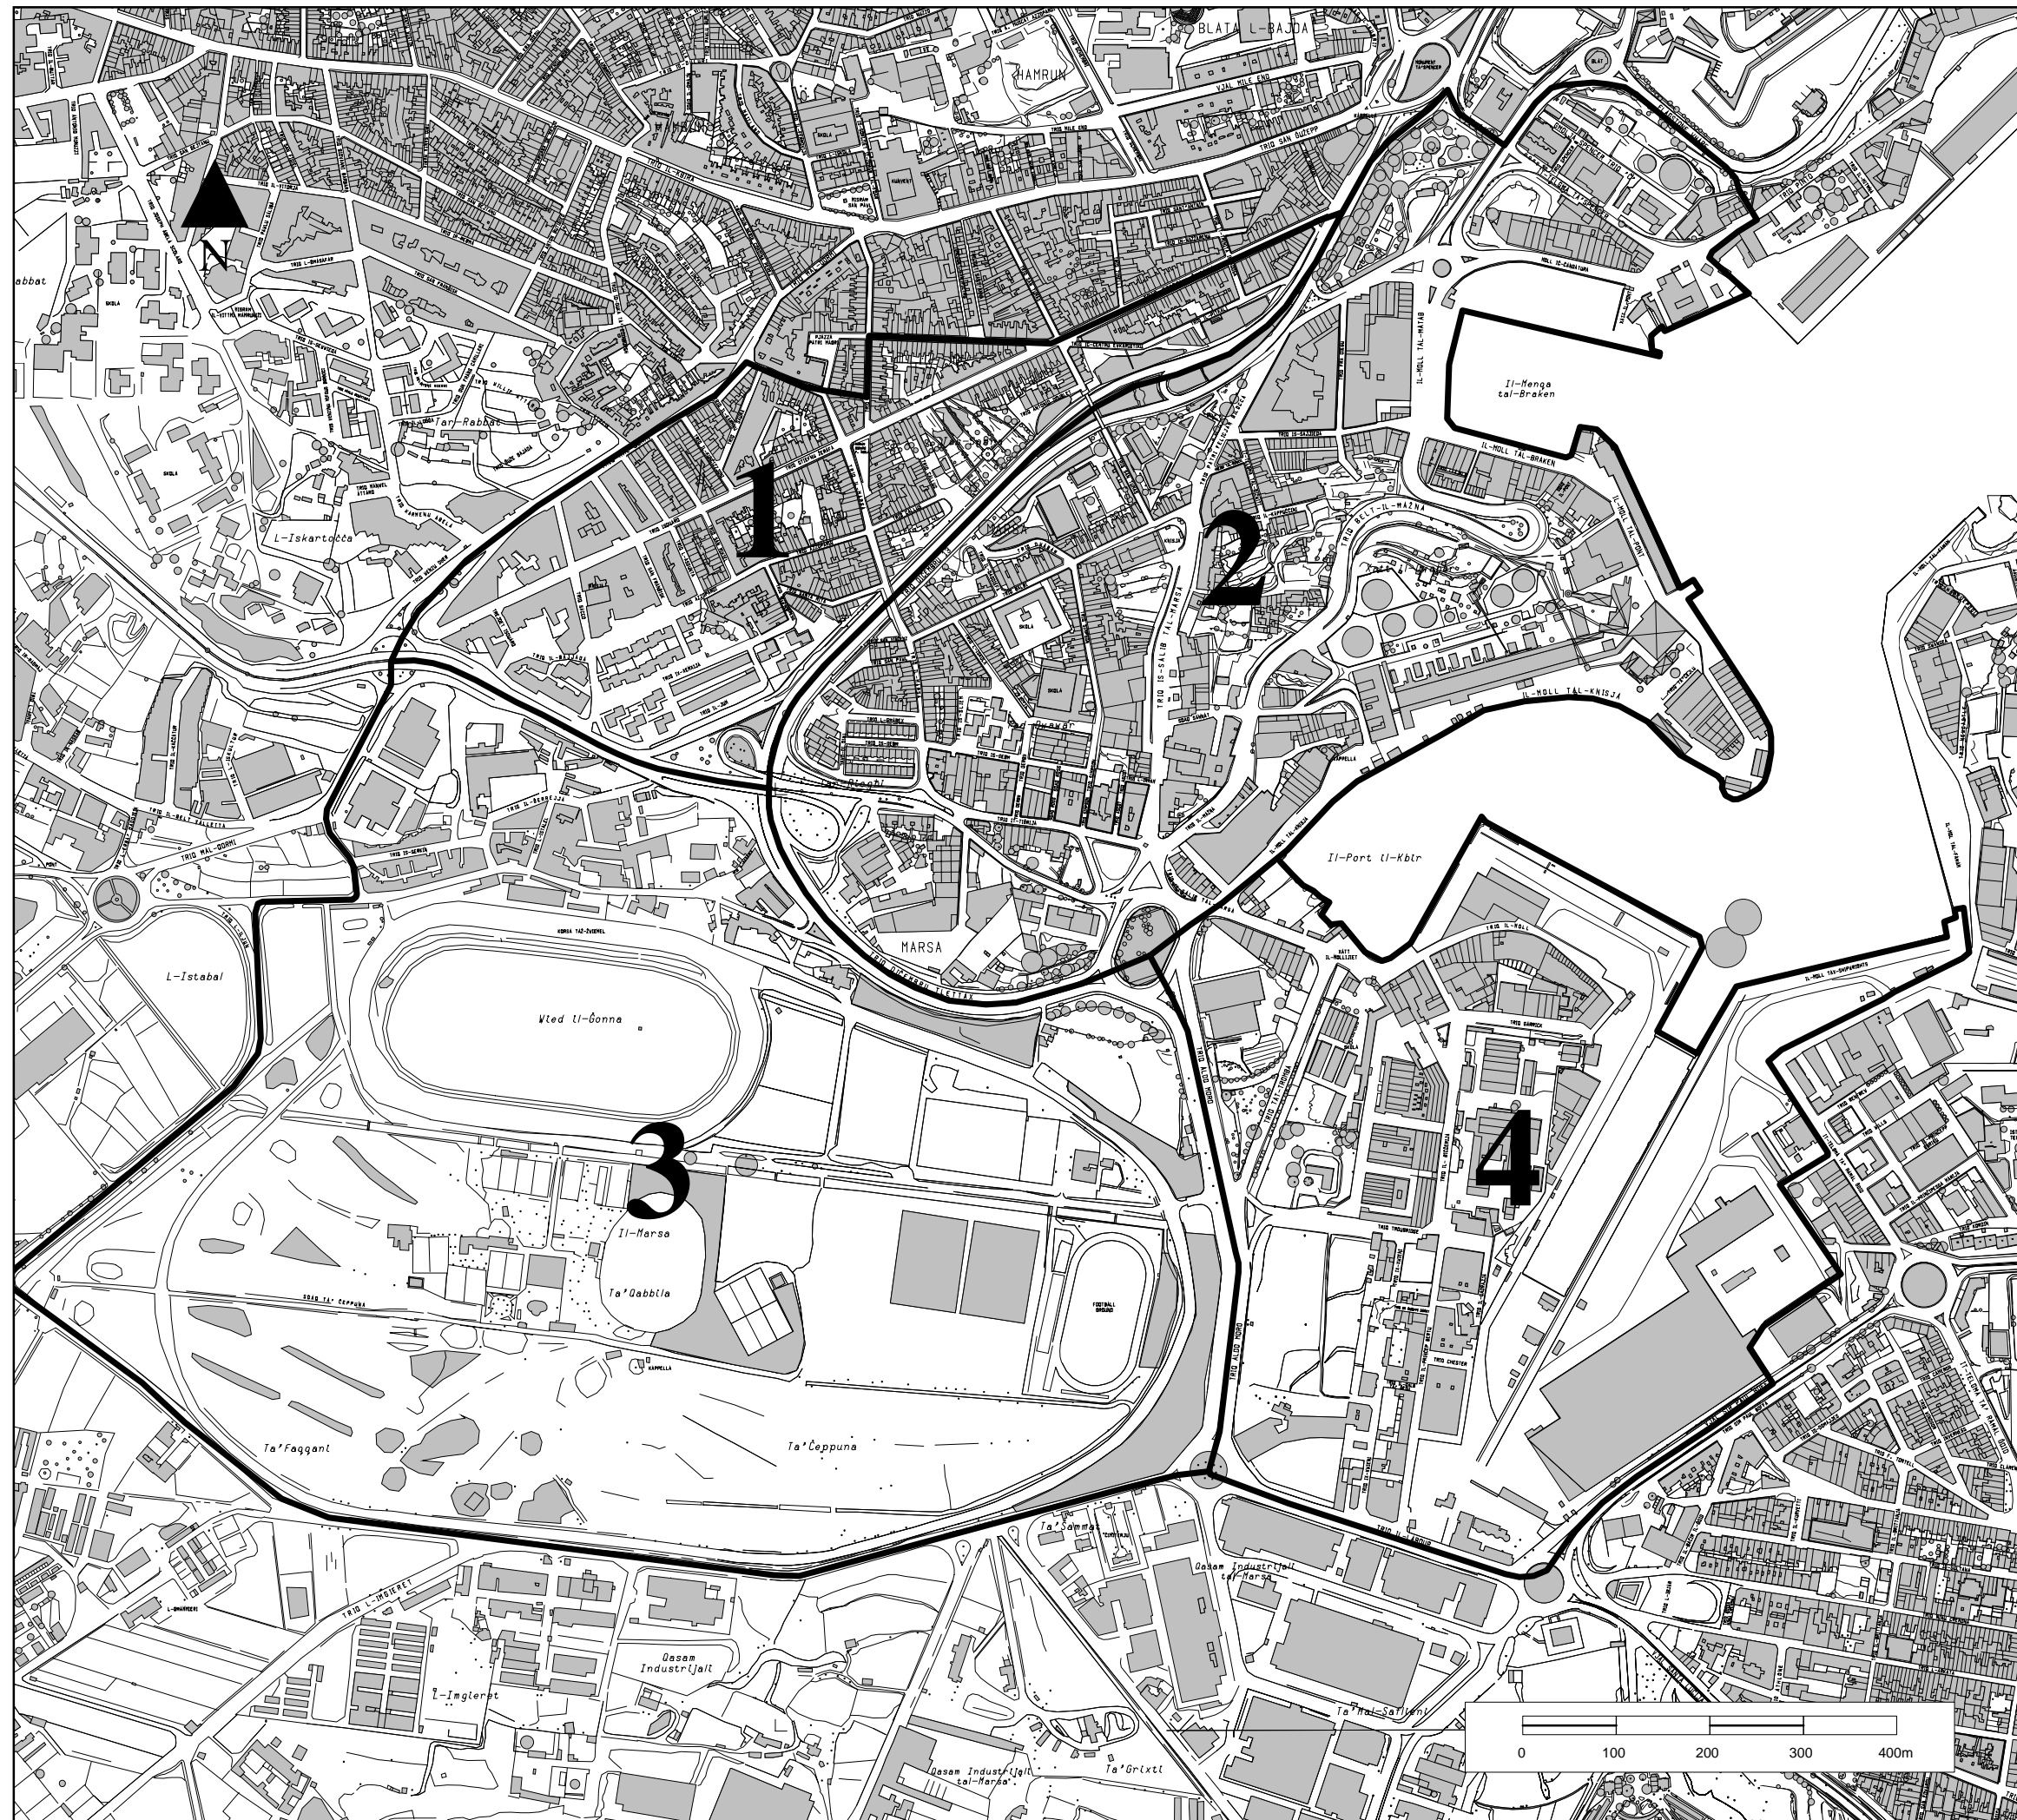

Key

1. Area South of St. Joseph High Street
2. Marsa Centre
3. 'Ta' Ceppuna' Sports Area
4. Albert Town Area

Marsa  
Identity Areas

Scale :  
**1:7000**

Date :  
**April 2001**

Figure :  
**29**

INDICATIVE ONLY  
Not to be used for direct interpretation.