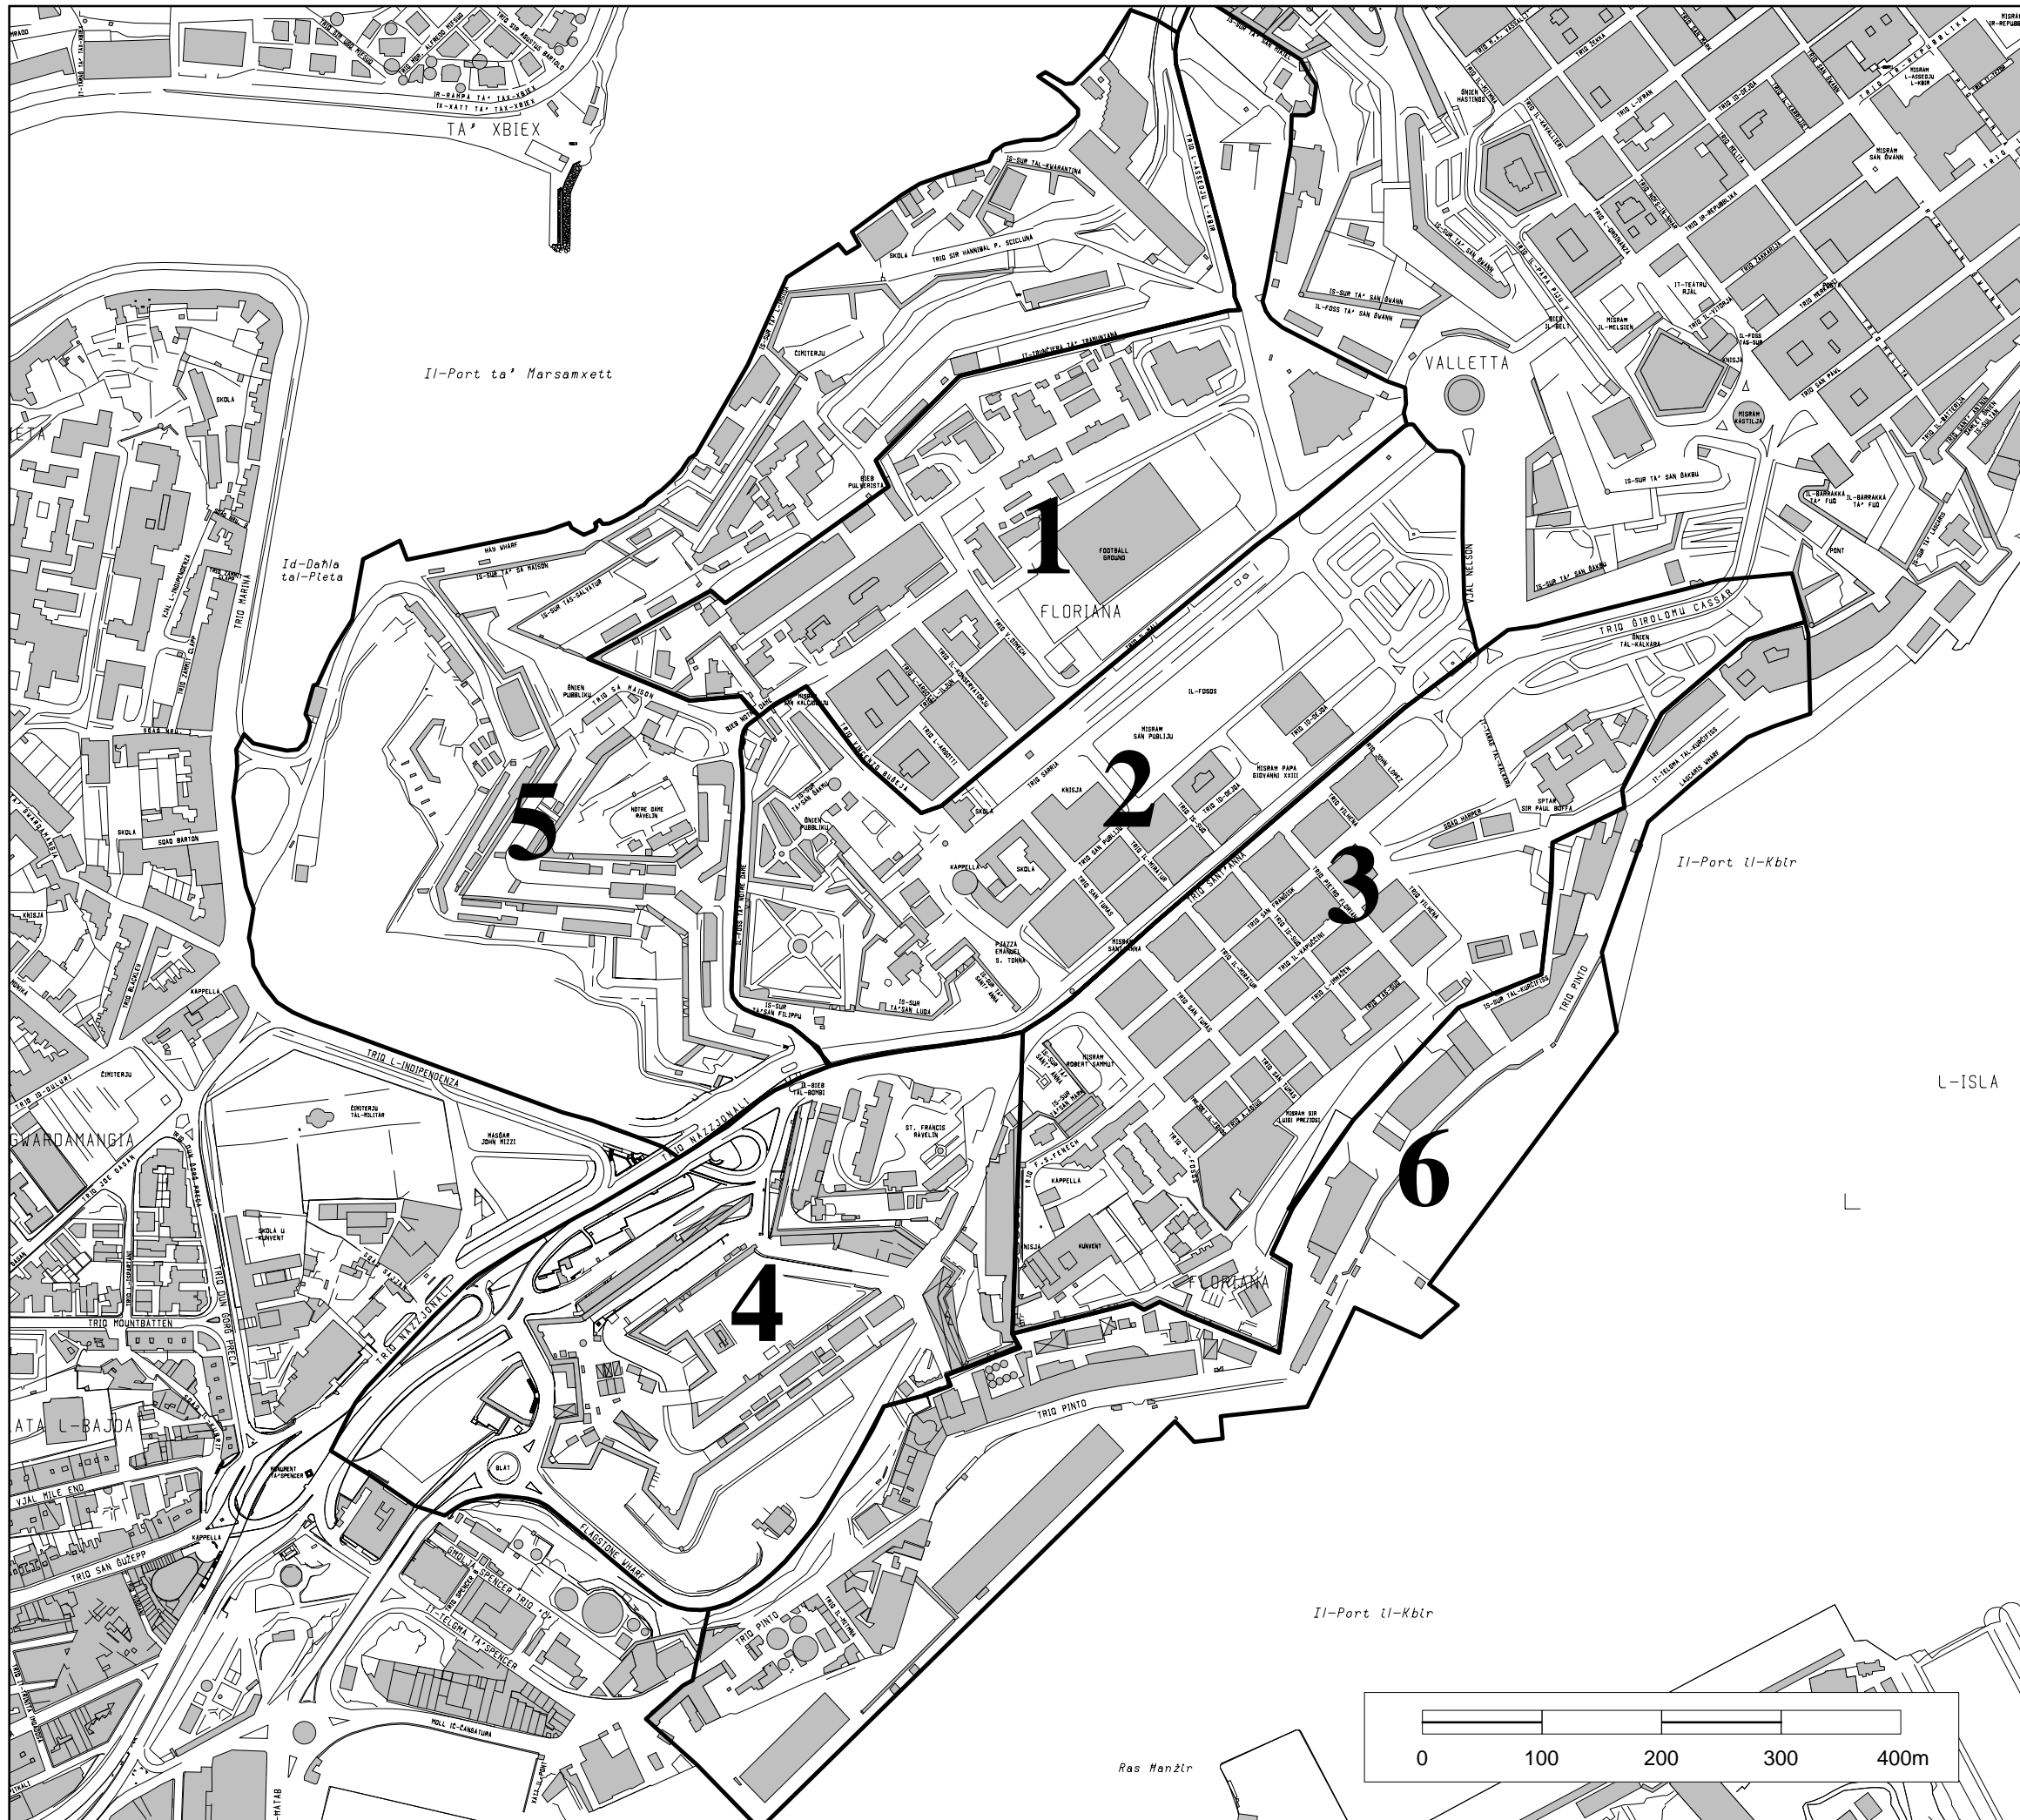

Key

1. The 'Xaghra' and 'Balzunetta' Area
2. The 'Fosos' Area
3. The 'Kapuccini' Area
4. The Crown Works Area
5. The Bastions and Jubilee Grove
6. The Grand Harbour Waterfront Area

Floriana  
Identity Areas

Scale : **1:5500**      Date : **April 2002**  
 INDICATIVE ONLY  
 Not to be used for direct interpretation.

Figure :  
**28**