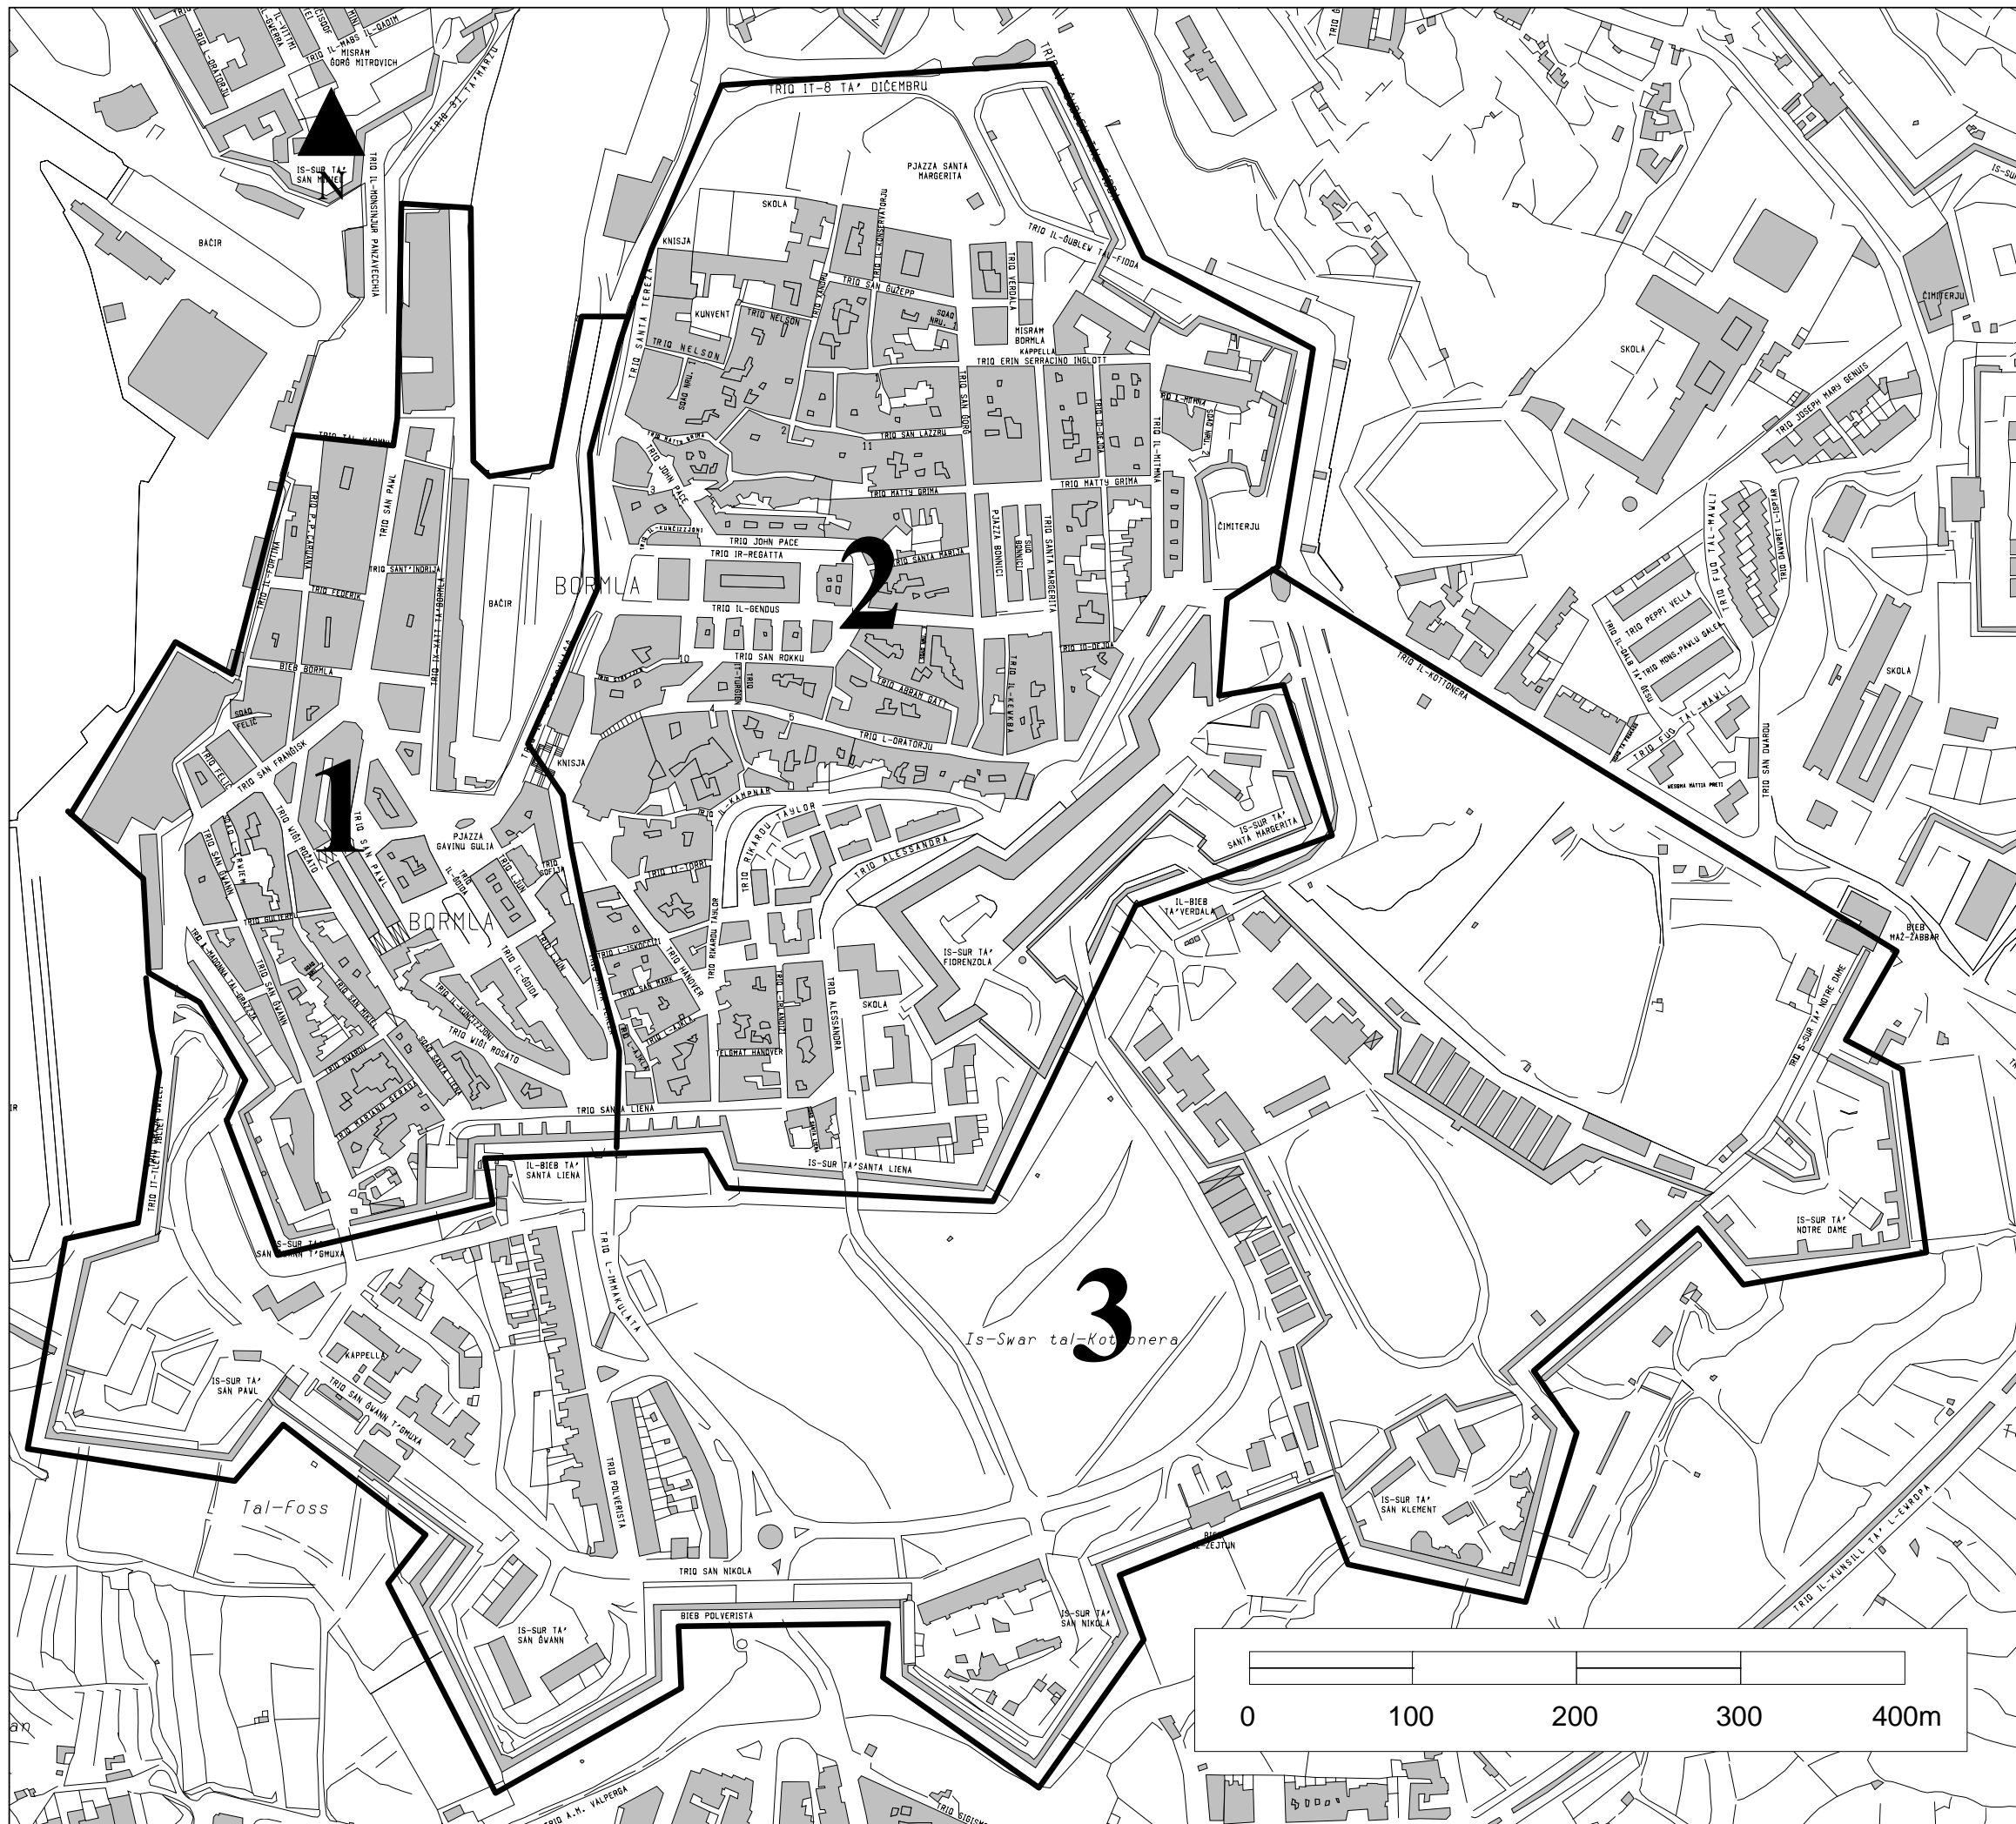

Key

1. Area around the Pjazza Gavinu Gulia.
2. Area South of the Pjazza Sta. Margherita.
3. Area between the Margherita and Cottonera Lines.

Cospicua
Identity Areas

Scale : 1:4000 Date : April 2002 Figure : 30
 INDICATIVE ONLY
 Not to be used for direct interpretation.