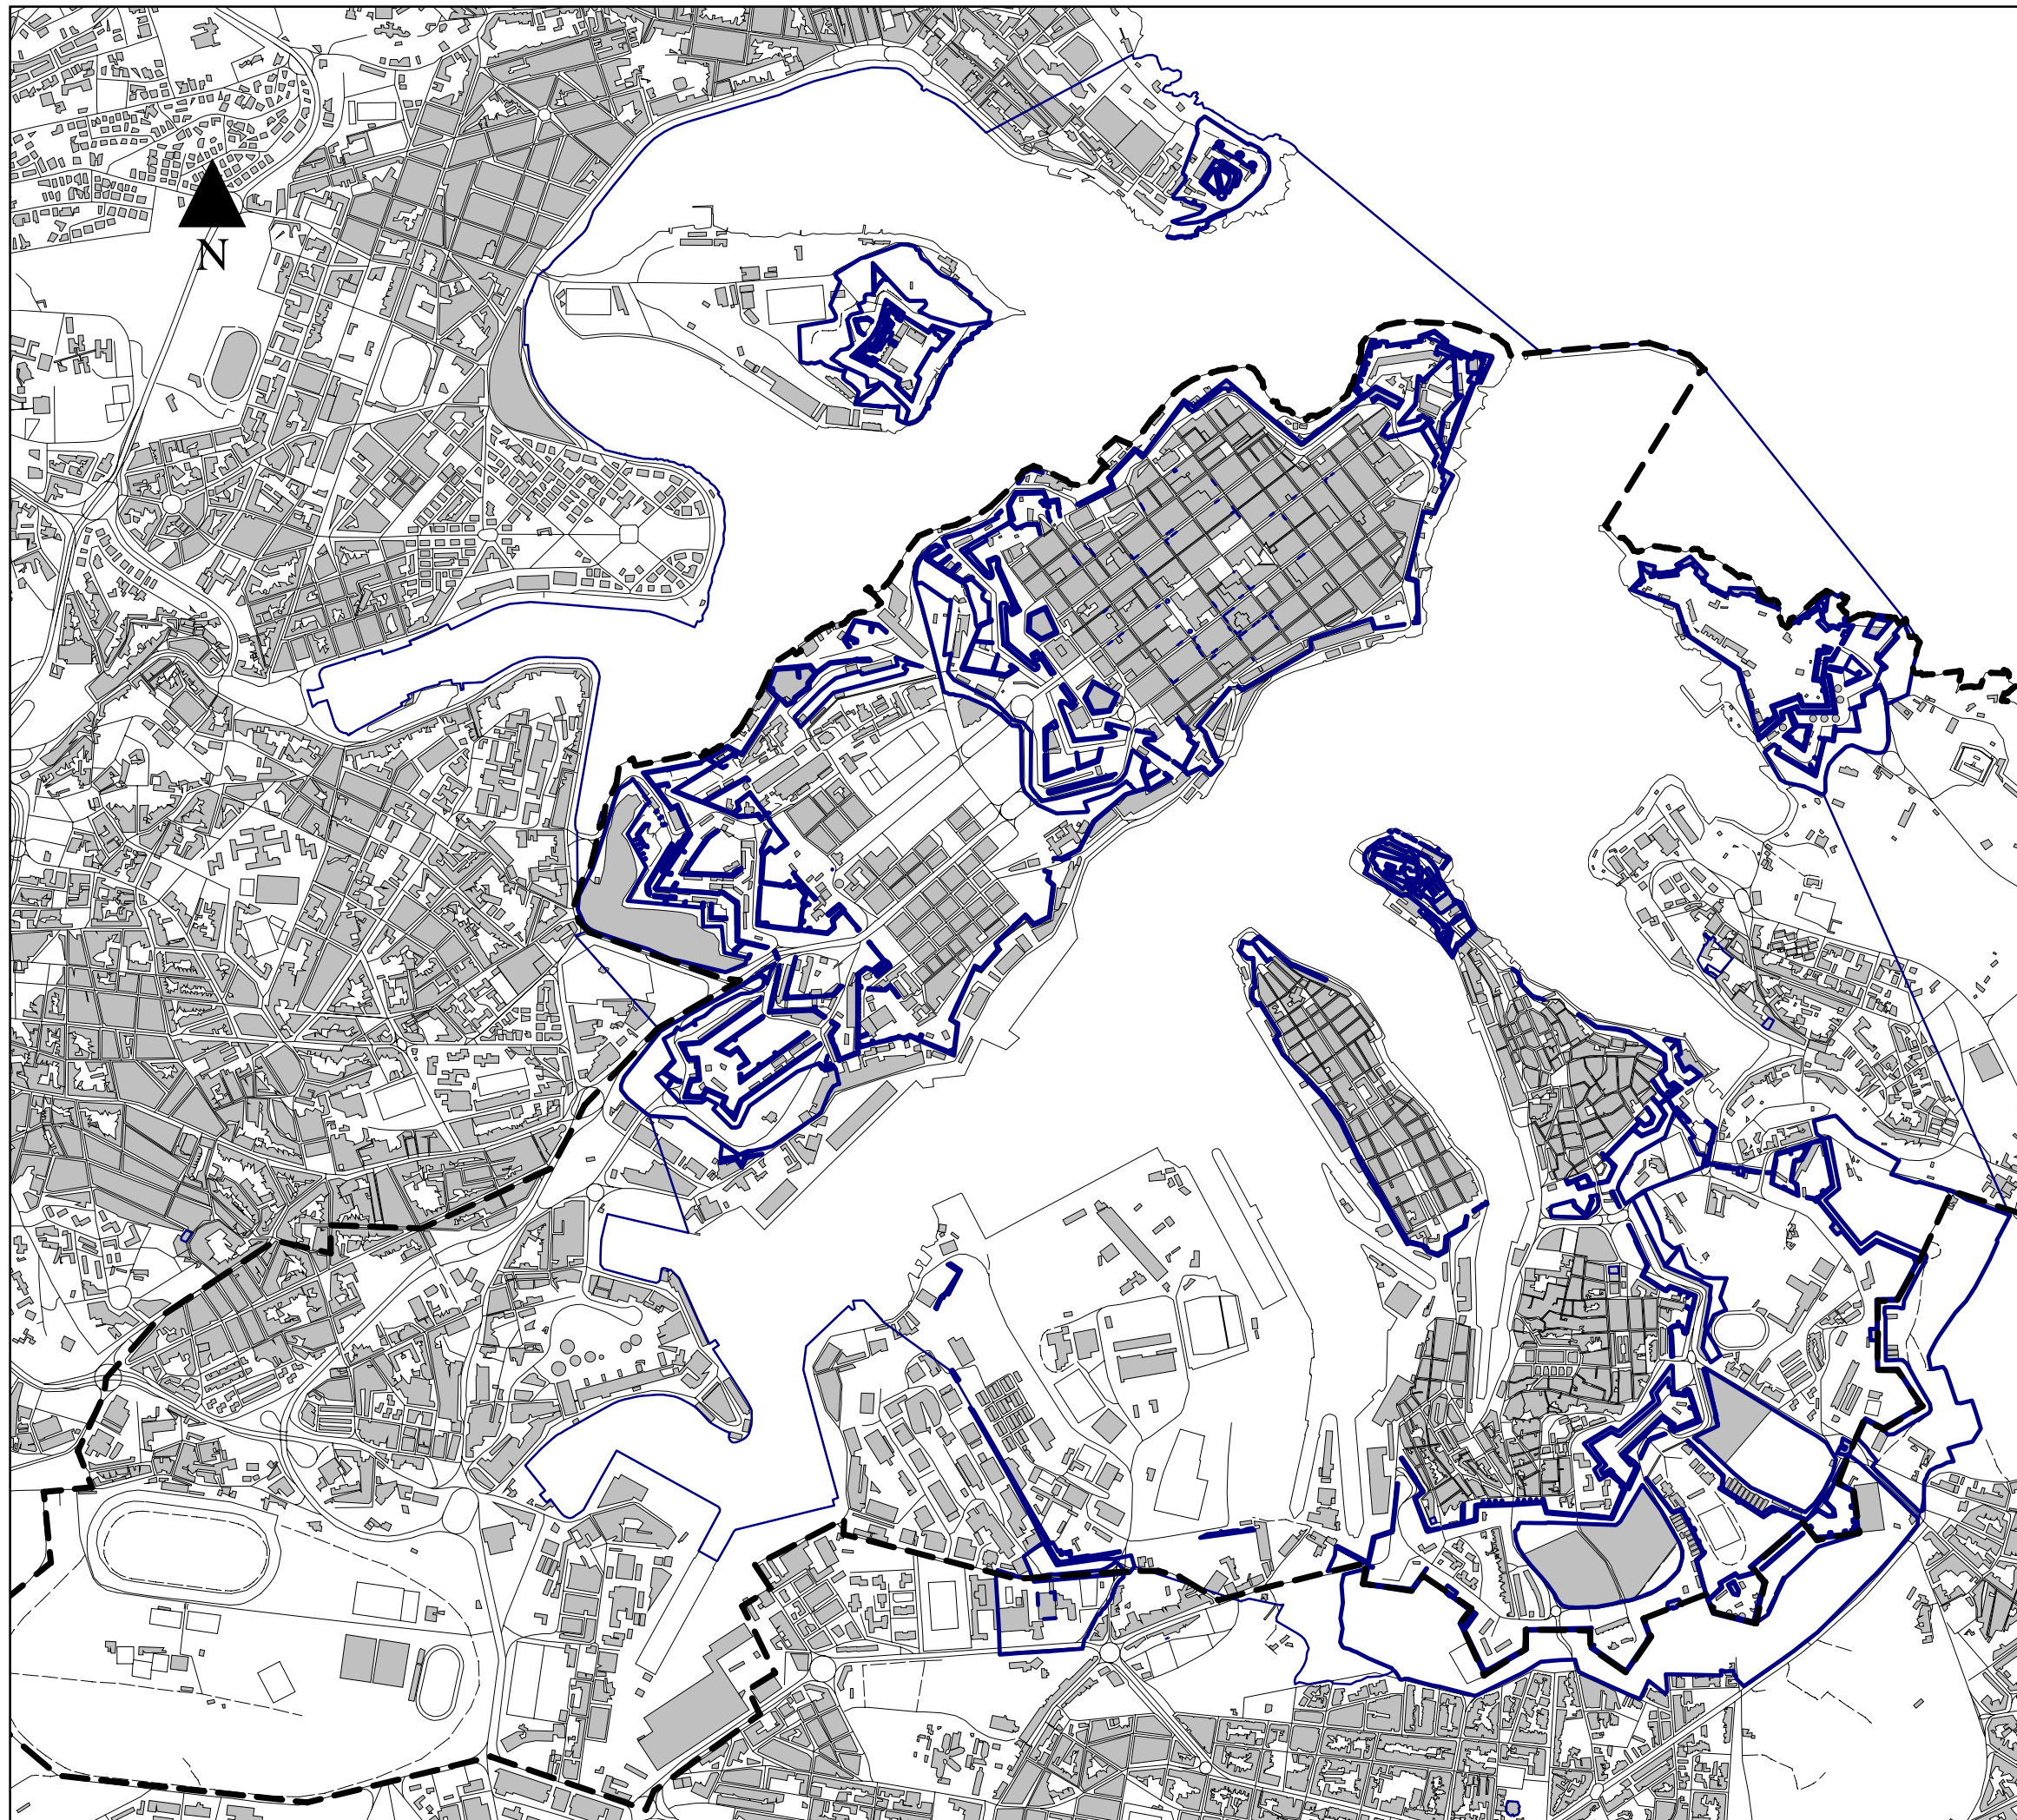

Key

-  Local Plan Boundary
-  Scheduled Sites

Areas of Historical Value

Scale : **1 : 15,000** Date : **April 2002**
INDICATIVE ONLY
Not to be used for direct interpretation.

Figure :
3A